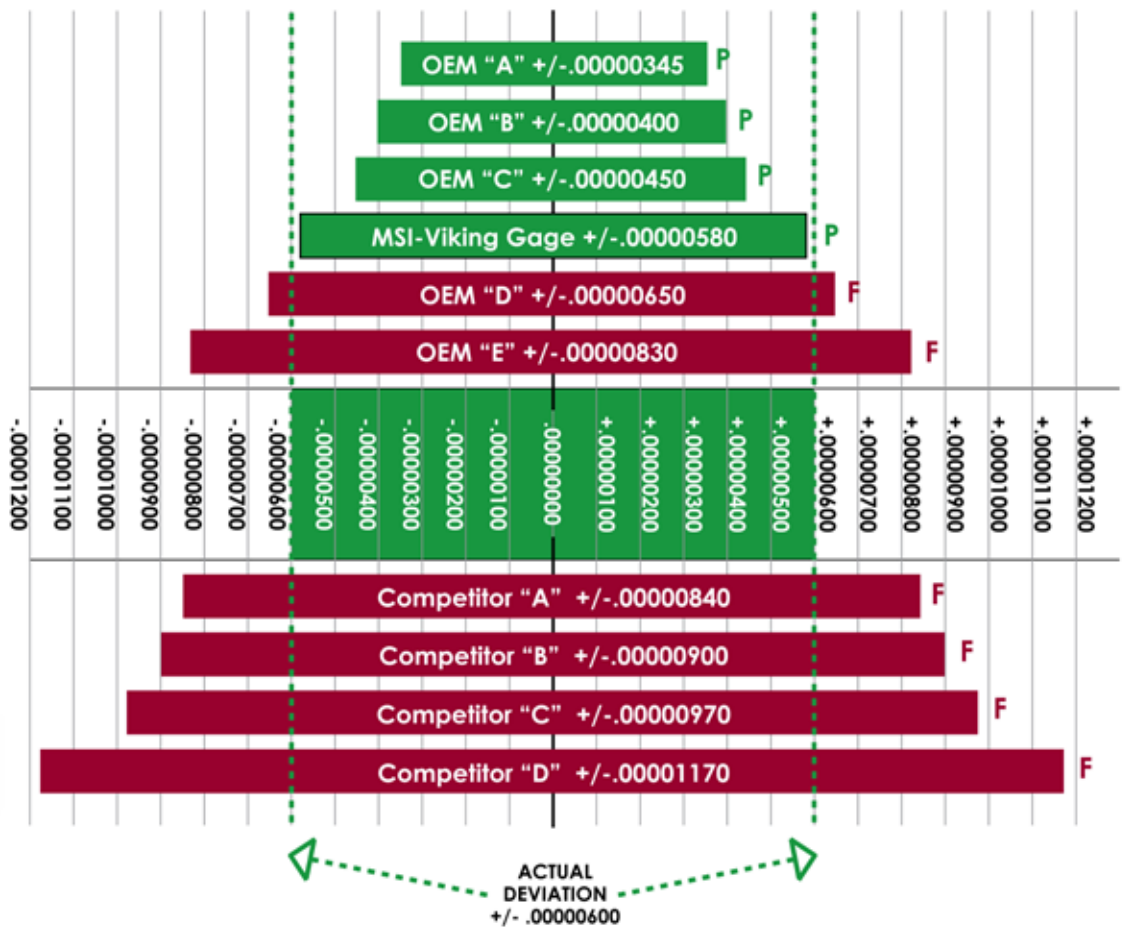

# UNCERTAINTY RANGES COMPARABLE TO OEMs

## YOUR LAB UNCERTAINTIES Best Among Independent Labs

Based on reported Accredited Scope

**864.433.9771**  
**WWW.MSI-VIKING.COM**